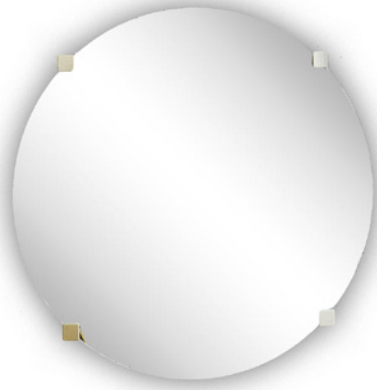

MONOGRAPHY

SENSUAL HOME

ALLURE mirror

Design by Bernhardt & Vella

Materials

MDF frame with metal details in smooth finishing.
Extra-white mirror.

See the material sheet to check the available material's options.

Dimension

ALLURE square mirror

ALLURE round mirror