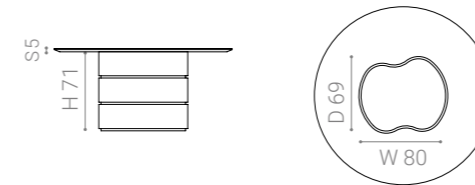

ANTIBES base

Dining tables are composed by one selected base plus one selected table top
Design by Bernhardt & Vella

Materials

ANTIBES base

Wooden structure, metallic finishing only.
Available for oval and round top.

See the material sheet to check the available material's options.

Dimension

ANTIBES base for round top

Top suitable for round base

DOMINO top for round table

MIKADO top for round table

ORIGAMI top for round table