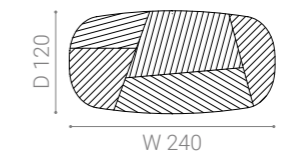

See the material sheet to check the available material's options.

Dimension

ANTIBES base for round top

Top suitable for round base

DOMINO top for round table

MIKADO top for round table

ORIGAMI top for round table

SEGMENTI top for round table

ANTIBES base for oval top

Top suitable for oval base

DOMINO top for oval table

MIKADO top for oval table

ORIGAMI top for oval table

SEGMENTI top for oval table