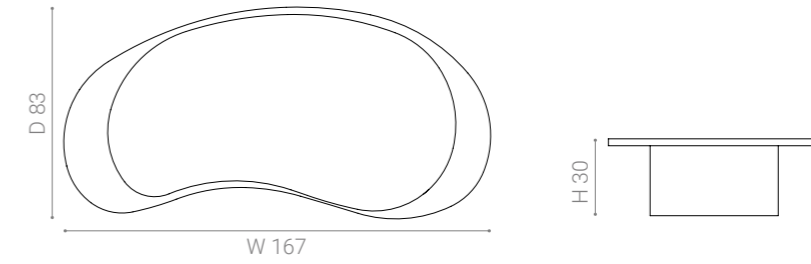

ANTIBES central table

Design by Bernhardt & Vella

Materials

Wooden structure, lacquered and metallic finishing.
Top available in wood or marble.

See the material sheet to check the available material's options.

Dimension

ANTIBES central table large

ANTIBES central table small