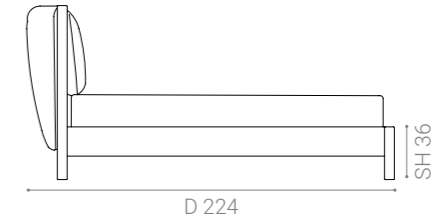

ASTORIA bed

Design by Bernhardt & Vella

Materials

Solid wood and plywood structure. Lacquered and metallic finishing.
Multiple densities polyurethane foam padding.

Available in queen and king size. Wooden slat included.

See the material sheet to check the available material's options.

Dimension

ASTORIA king size

ASTORIA queen size