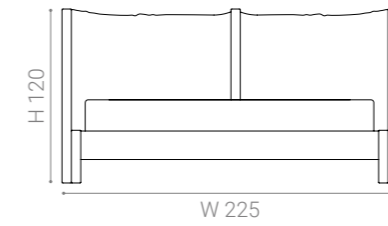

ASTORIA bed

Design by Bernhardt & Vella

Materials

Solid wood and plywood structure. Lacquered and metallic finishing.
Multiple densities polyurethane foam padding.

Available in queen and king size. Wooden slat included.

See the material sheet to check the available material's options.

Dimension

ASTORIA king size

ASTORIA queen size