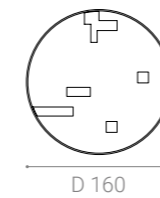

Top suitable for round base

DOMINO top for round table