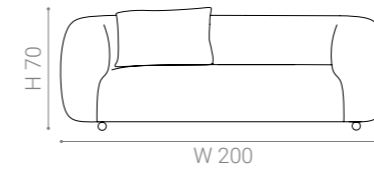

COLINE sofa

Design by Bernhardt & Vella

Materials

Solid wood frame, metal feet, brushed metallic finishing only. Multiple density polyurethane foam for seat and body. Decorative pillows on request.

See the material sheet to check the available material's options.

Dimension

COLINE 2 seats

COLINE 3 seats

COLINE 4 seats