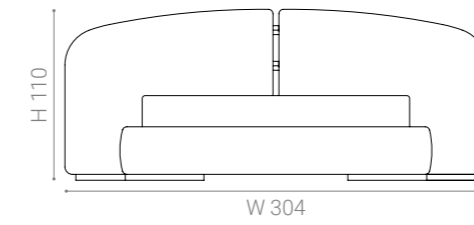

HYDE PARK bed

Design by Bernhardt & Vella

Materials

Solid wood and plywood structure, brushed metallic finishing only.
Multiple densities polyurethane foam padding.

Available in queen and king size. Wooden slat included.

See the material sheet to check the available material's options.

Dimension

HYDE PARK king size

HYDE PARK queen size