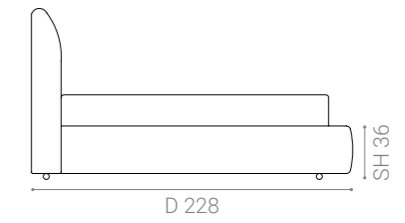

HYDE PARK bed

Design by Bernhardt & Vella

Materials

Solid wood and plywood structure, brushed metallic finishing only.
Multiple densities polyurethane foam padding.

Available in queen and king size. Wooden slat included.

See the material sheet to check the available material's options.

Dimension

HYDE PARK king size

HYDE PARK queen size