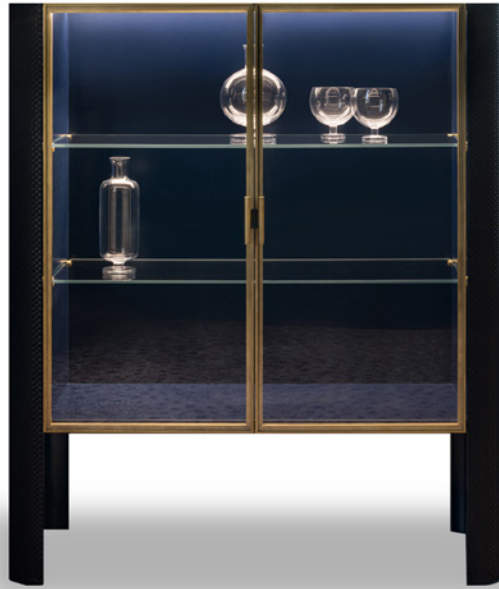

MONOGRAPHY

SENSUAL HOME

MEMORIES display cabinet

Design by Bernhardt & Vella

Materials

Solid wood and plywood structure. Available in leather or intreccio leather on request. Metal frame doors, extrawhite glass.
Internally fitted with crystal shelves and led light, in smooth lacquering (matching selected leather).