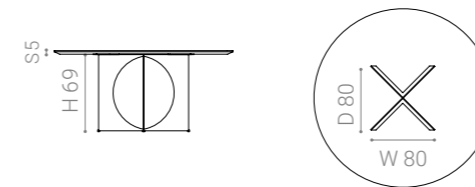

Dimension

MEZZALUNA base for round top