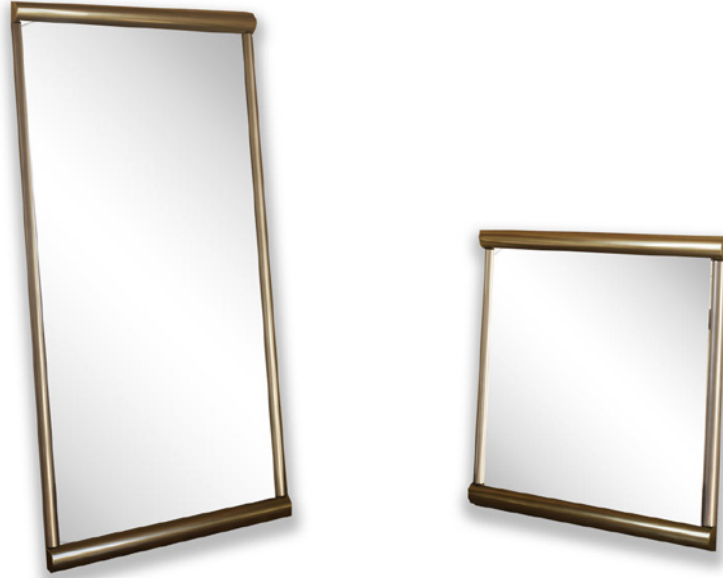

# MONOGRAPHY

SENSUAL HOME

## REFLECT mirror

Design by Bernhardt & Vella

## Materials

Plywood frame with solid wood decorations, metallic finishing in MO.510 chrome silver brass and MO.511 chrome natural brass.  
Extra-white mirror.

See the material sheet to check the available material's options.

## Dimension

REFLECT rectangular mirror

REFLECT square mirror