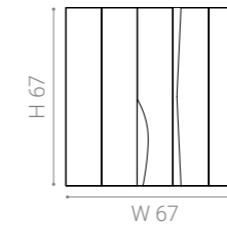

SEGMENTI wall decoration

Design by Bernhardt & Vella

Materials

Plywood frame in smooth metallic finishing, with MDF lacquered front decorations.

See the material sheet to check the available material's options.

Dimension

SEGMENTI wall decoration square element

SEGMENTI wall decoration rectangular element