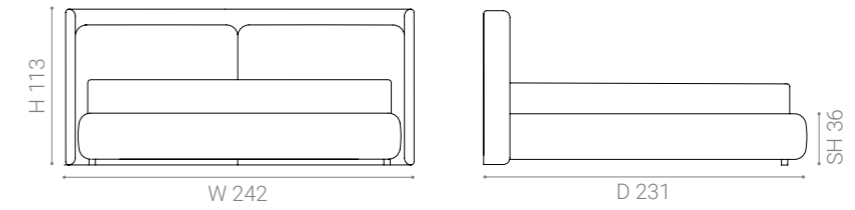

SOHO bed

Design by Bernhardt & Vella

Materials

Solid wood and plywood structure. Metal details brushed metallic finishing only. Multiple densities polyurethane foam padding.

Available in queen and king size. Wooden slat included.

See the material sheet to check the available material's options.

Dimension

SOHO king size

SOHO queen size