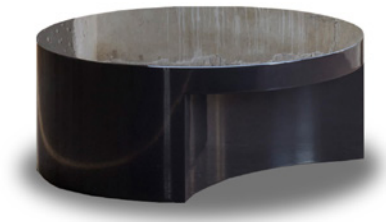

MONOGRAPHY

SENSUAL HOME

SOL side table

Design by Bernhardt & Vella

Materials

Wooden structure, lacquered and metallic finishing.
Top available in onyge veneer or marble.

See the material sheet to check the available material's options.

Dimension