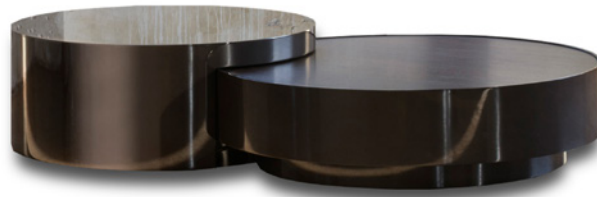

MONOGRAPHY

SENSUAL HOME

SOL sofa table composition

Design by Bernhardt & Vella

Materials

Wooden structure, lacquered and metallic finishing.
Top available in onyge veneer or marble.

See the material sheet to check the available material's options.

Dimension