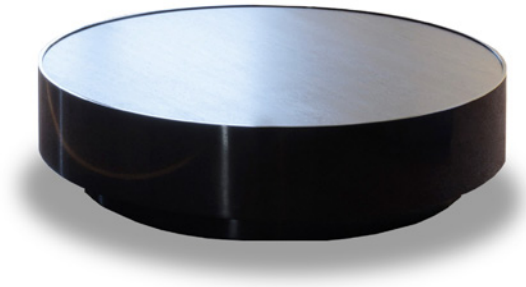

MONOGRAPHY

SENSUAL HOME

SOL sofa table

Design by Bernhardt & Vella

Materials

Wooden structure, lacquered and metallic finishing.
Top available in onyge veneer or marble.

See the material sheet to check the available material's options.

Dimension