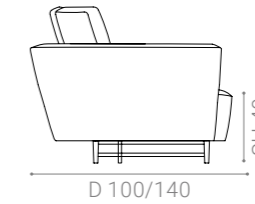

ALAYA ASIX sofa

Design by Bernhardt & Vella

Materials

Solid wood frame, metal feet, finishing in MO.508 delabrè copper smooth, with detail in MO.503 brushed natural brass. Multiple density polyurethane foam for seat and body. Available in left and right higher back. Decorative pillows on request.

See the material sheet to check the available material's options.

Dimension

ALAYA ASIX 2 seats

ALAYA ASIX 3 seats

ALAYA ASIX 4 seats