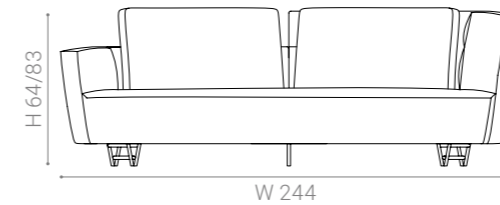

ALAYA ASIX sofa

Design by Bernhardt & Vella

Materials

Solid wood frame, metal feet, finishing in MO.508 delabrè copper smooth, with detail in MO.503 brushed natural brass. Multiple density polyurethane foam for seat and body. Available in left and right higher back. Decorative pillows on request.

See the material sheet to check the available material's options.

Dimension

ALAYA ASIX 2 seats

ALAYA ASIX 3 seats

ALAYA ASIX 4 seats