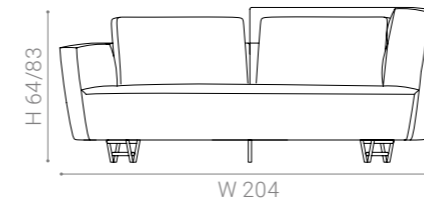

ALAYA ASIX sofa

Design by Bernhardt & Vella

Materials

Solid wood frame, metal feet, finishing in MO.508 delabrè copper smooth, with detail in MO.503 brushed natural brass. Multiple density polyurethane foam for seat and body. Available in left and right higher back. Decorative pillows on request.

See the material sheet to check the available material's options.

Dimension

ALAYA ASIX 2 seats

ALAYA ASIX 3 seats

ALAYA ASIX 4 seats