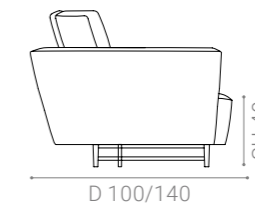

ALAYA ASIX sofa

Design by Bernhardt & Vella

Materials

Solid wood frame, metal feet, finishing in MO.508 delabrè copper smooth, with detail in MO.503 brushed natural brass. Multiple density polyurethane foam for seat and body. Available in left and right higher back. Decorative pillows on request.

See the material sheet to check the available material's options.

Dimension

ALAYA ASIX 2 seats

ALAYA ASIX 3 seats

ALAYA ASIX 4 seats