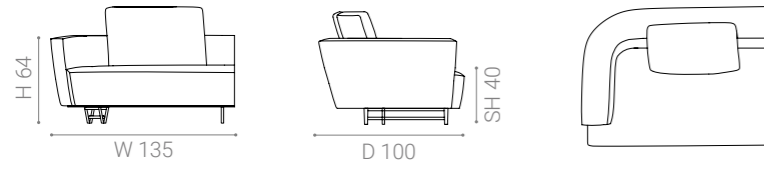

MONOGRAPHY

SENSUAL HOME

ALAYA modular sofa

Design by Bernhardt & Vella

Materials

Solid wood frame, metal feet, finishing in MO.508 delabrè copper smooth, with detail in MO.503 brushed natural brass. Multiple density polyurethane foam for seat and body. Available in left and right element. Decorative pillows on request.

See the material sheet to check the available material's options.

Dimension

ALAYA side element low 135

ALAYA side element high 135

ALAYA side element low 220

ALAYA side element high 220

Dimension

ALAYA side element low corner short

ALAYA side element high corner short

ALAYA side element low dormeuse

ALAYA side element high dormeuse