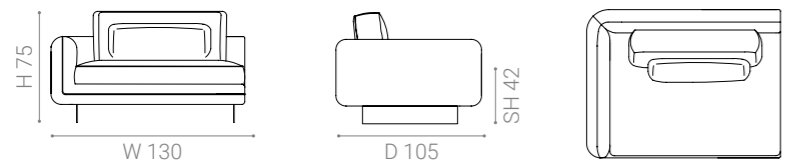

See the material sheet to check the available material's options.

Dimension

ATRIUM side element 115

ATRIUM corner element

ATRIUM side element 200 double cushion

ATRIUM side element 200 single cushion + pouf

ATRIUM side element 200 single cushion + marble top

ATRIUM side element 250 single cushion + pouf

Dimension

ATRIUM side element 250 single cushion + marble top

ATRIUM side element 250 double cushion + pouf