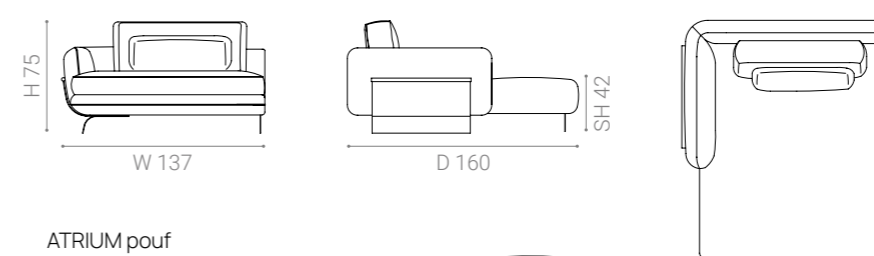

ATRIUM chaise longue