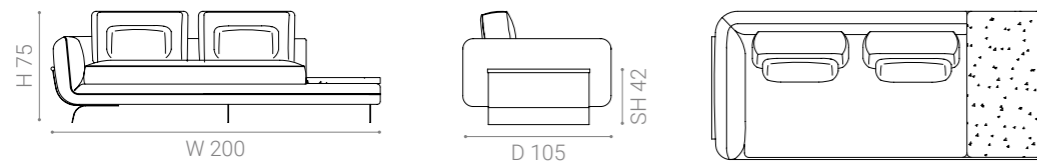

See the material sheet to check the available material's options.

Dimension

ATRIUM side element 115

ATRIUM corner element

ATRIUM side element 200 double cushion

ATRIUM side element 200 single cushion + pouf

ATRIUM side element 200 single cushion + marble top

ATRIUM side element 250 single cushion + pouf

Dimension

ATRIUM side element 250 single cushion + marble top

ATRIUM side element 250 double cushion + pouf