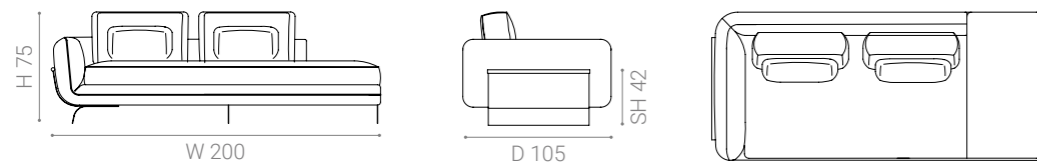

See the material sheet to check the available material's options.

Dimension

ATRIUM side element 115

ATRIUM corner element

ATRIUM side element 200 double cushion

ATRIUM side element 200 single cushion + pouf

ATRIUM side element 200 single cushion + marble top

ATRIUM side element 250 single cushion + pouf

Dimension

ATRIUM side element 250 single cushion + marble top

ATRIUM side element 250 double cushion + pouf