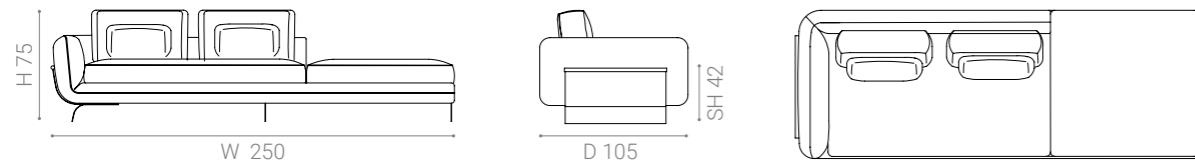

See the material sheet to check the available material's options.

Dimension

ATRIUM side element 115

ATRIUM corner element

ATRIUM side element 200 double cushion

ATRIUM side element 200 single cushion + pouf

ATRIUM side element 200 single cushion + marble top

ATRIUM side element 250 single cushion + pouf

Dimension

ATRIUM side element 250 single cushion + marble top

ATRIUM side element 250 double cushion + pouf