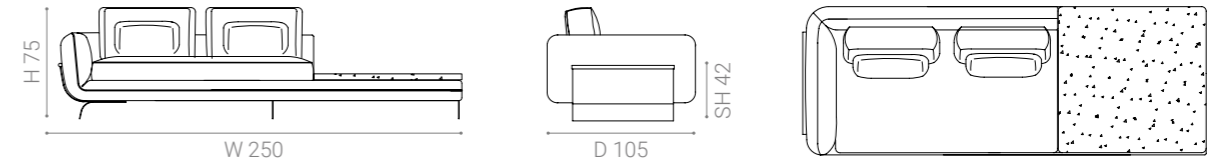

See the material sheet to check the available material's options.

Dimension

ATRIUM side element 115

ATRIUM corner element

ATRIUM side element 200 double cushion

ATRIUM side element 200 single cushion + pouf

ATRIUM side element 200 single cushion + marble top

ATRIUM side element 250 single cushion + pouf

Dimension

ATRIUM side element 250 single cushion + marble top

ATRIUM side element 250 double cushion + pouf