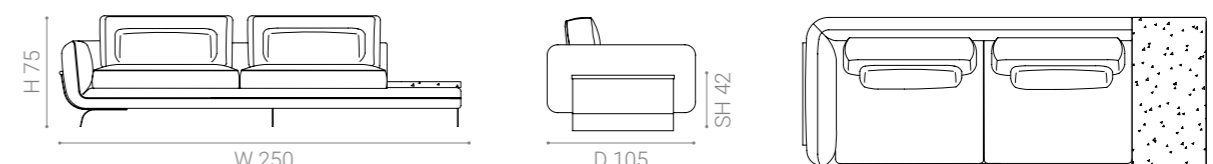

ATRIUM side element 250 double cushion + marble top