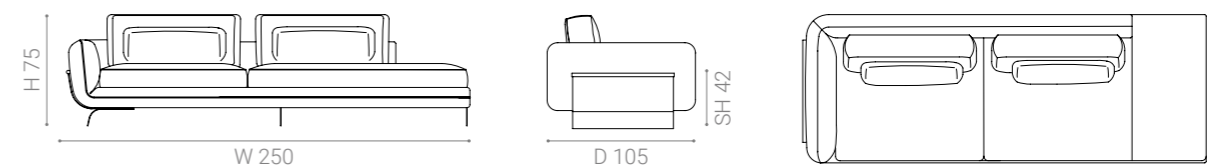

See the material sheet to check the available material's options.

Dimension

ATRIUM side element 115

ATRIUM corner element

ATRIUM side element 200 double cushion

ATRIUM side element 200 single cushion + pouf

ATRIUM side element 200 single cushion + marble top

ATRIUM side element 250 single cushion + pouf

Dimension

ATRIUM side element 250 single cushion + marble top

ATRIUM side element 250 double cushion + pouf