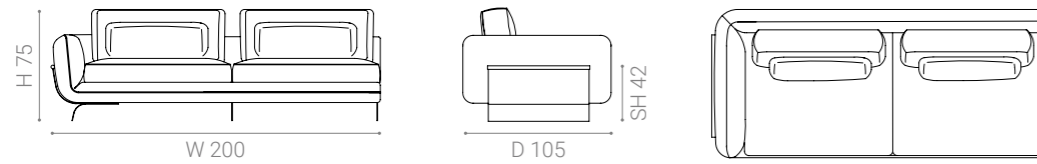

See the material sheet to check the available material's options.

Dimension

ATRIUM side element 115

ATRIUM corner element

ATRIUM side element 200 double cushion

ATRIUM side element 200 single cushion + pouf

ATRIUM side element 200 single cushion + marble top

ATRIUM side element 250 single cushion + pouf

Dimension

ATRIUM side element 250 single cushion + marble top

ATRIUM side element 250 double cushion + pouf