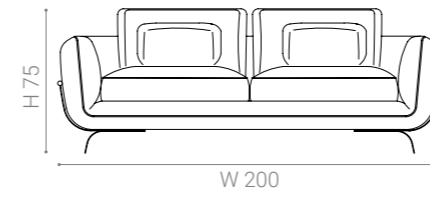

ATRIUM sofa

Design by Bernhardt & Vella

Materials

Solid wood frame, metal base and shell, metallic finishing only. Seat and back cushions in natural feather with polyurethane insert. Decorative pillows on request.

See the material sheet to check the available material's options.

Dimension

ATRIUM 2 seats

ATRIUM 3 seats

ATRIUM 4 seats