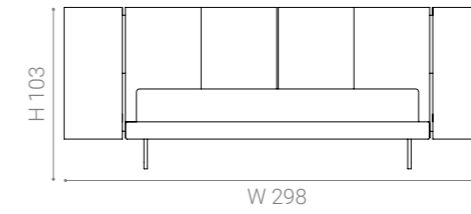

CHELSEA bed

Design by Bernhardt & Vella

Materials

Solid wood frame, metal feet, finishing in MO.508 delabrè copper smooth only. Multiple densities polyurethane foam padding.

Available in queen and king size. Wooden slat included.

See the material sheet to check the available material's options.

Dimension

CHELSEA king size

CHELSEA queen size