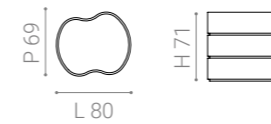

Vedi scheda materiali per verificare le opzioni disponibili.

Dimensioni

DOMINO top for round table 160

Base suitable for round top

ANTIBES base for round top

CARTESIO base for round top

MEZZALUNA base for round top

DOMINO top for oval table 240

DOMINO top for oval table 300

Base suitable for oval top

ANTIBES base for oval top

CARTESIO base for oval top

MEZZALUNA base for oval top