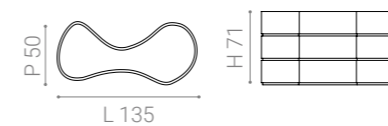

Vedi scheda materiali per verificare le opzioni disponibili.

Dimensioni

DOMINO top for round table 160

Base suitable for round top

ANTIBES base for round top

CARTESIO base for round top

MEZZALUNA base for round top

DOMINO top for oval table 240

DOMINO top for oval table 300

Base suitable for oval top

ANTIBES base for oval top

CARTESIO base for oval top

MEZZALUNA base for oval top