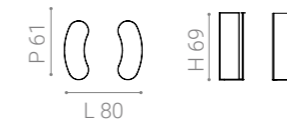

Vedi scheda materiali per verificare le opzioni disponibili.

Dimensioni

DOMINO top for round table 160

Base suitable for round top

ANTIBES base for round top

CARTESIO base for round top

MEZZALUNA base for round top

DOMINO top for oval table 240

DOMINO top for oval table 300

Base suitable for oval top

ANTIBES base for oval top

CARTESIO base for oval top

MEZZALUNA base for oval top