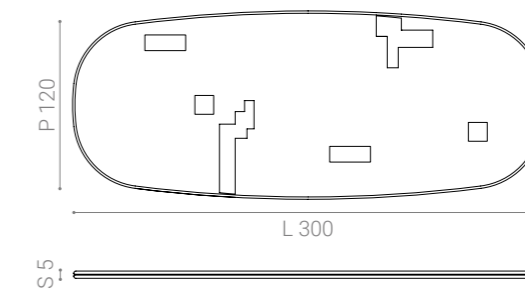

Vedi scheda materiali per verificare le opzioni disponibili.

Dimensioni

DOMINO top for round table 160

Base suitable for round top

ANTIBES base for round top

CARTESIO base for round top

MEZZALUNA base for round top

DOMINO top for oval table 240

DOMINO top for oval table 300

Base suitable for oval top

ANTIBES base for oval top

CARTESIO base for oval top

MEZZALUNA base for oval top