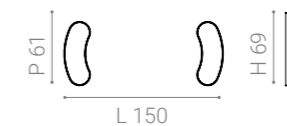

Vedi scheda materiali per verificare le opzioni disponibili.

Dimensioni

DOMINO top for round table 160

Base suitable for round top

ANTIBES base for round top

CARTESIO base for round top

MEZZALUNA base for round top

DOMINO top for oval table 240

DOMINO top for oval table 300

Base suitable for oval top

ANTIBES base for oval top

CARTESIO base for oval top

MEZZALUNA base for oval top