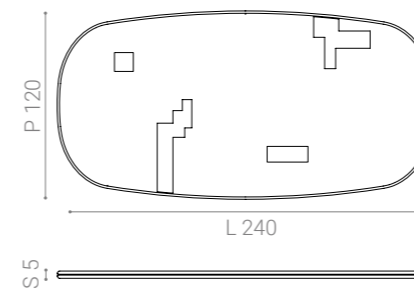

Vedi scheda materiali per verificare le opzioni disponibili.

Dimensioni

DOMINO top for round table 160

Base suitable for round top

ANTIBES base for round top

CARTESIO base for round top

MEZZALUNA base for round top

DOMINO top for oval table 240

DOMINO top for oval table 300

Base suitable for oval top

ANTIBES base for oval top

CARTESIO base for oval top

MEZZALUNA base for oval top