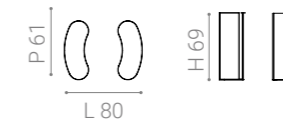

CARTESIO base for round top