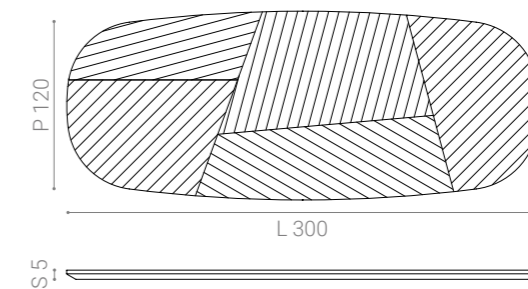

Vedi scheda materiali per verificare le opzioni disponibili.

Dimensioni

ORIGAMI top for round table 160

Base suitable for round top

ANTIBES base for round top

CARTESIO base for round top

MEZZALUNA base for round top

ORIGAMI top for oval table 240

Base suitable for oval top

ANTIBES base for oval top

ORIGAMI top for oval table 300

CARTESIO base for oval top

MEZZALUNA base for oval top