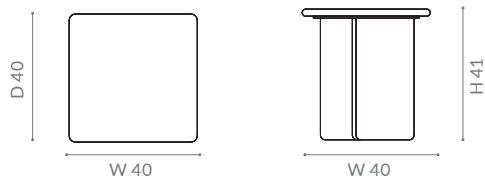

MONOGRAPHY

SENSUAL HOME

AXEL sofa table

Monography Studio

Materials

Wooden Structure, available in laquered and metallic finishing only.

See the material sheet to check the available material's options.

Dimension

AXEL sofa table square

AXEL sofa table rectangular