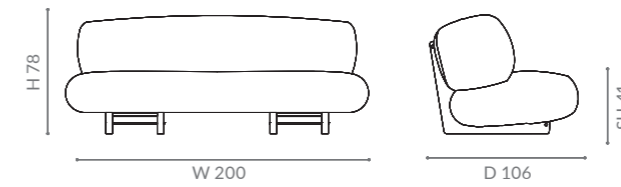

### Dimension

JEAN 2 seats  
200 W x 100 D x 78 H cm

JEAN 3 seats  
240 W x 100 D x 78 H cm

JEAN 4 seats  
280 W x 100 D x 78 H cm