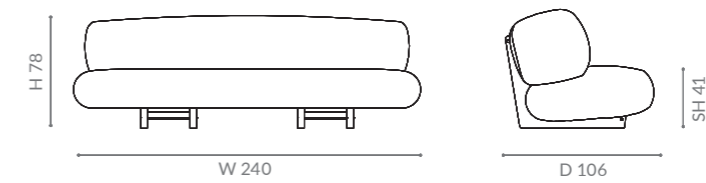

### Materials

Solid wood frame, base in multilayer wood, finishing in MO.350 Onyge Brown e MO.353 Onyge Pearl. Multiple density polyurethane foam for seat and body. Decorative pillows on request.

### Dimension

JEAN 2 seats  
200 W x 100 D x 78 H cm

JEAN 3 seats  
240 W x 100 D x 78 H cm

JEAN 4 seats  
280 W x 100 D x 78 H cm