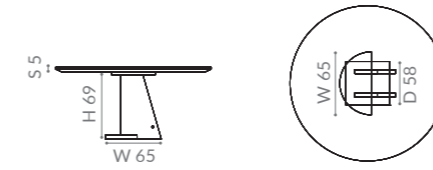

**JOLIE table base**

Monography Studio

**Materials**

Playwood structure, available in MO.351 Onyge Black veneer and MO.353 Onyge Pearl veneer

See the material sheet to check the available material's options.

**Dimension**

JOLIE base for round top

Tops suitable for round base

DOMINO top for round table    MIKADO top for round table    ORIGAMI top for round table    SEGMENTI top for round table

JOLIE base for oval top