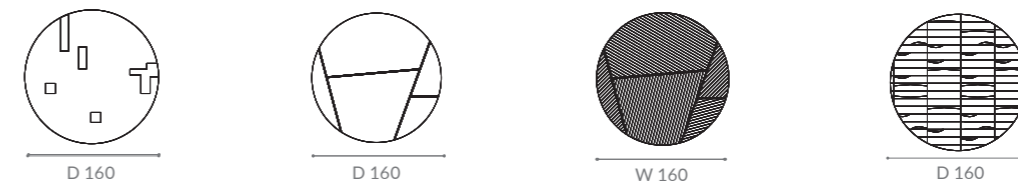

**JOLIE table base**

Monography Studio

**Materials**

Playwood structure, available in MO.351 Onyge Black veneer and MO.353 Onyge Pearl veneer

See the material sheet to check the available material's options.

**Dimension**

JOLIE base for round top

Tops suitable for round base

DOMINO top for round table    MIKADO top for round table    ORIGAMI top for round table    SEGMENTI top for round table

JOLIE base for oval top